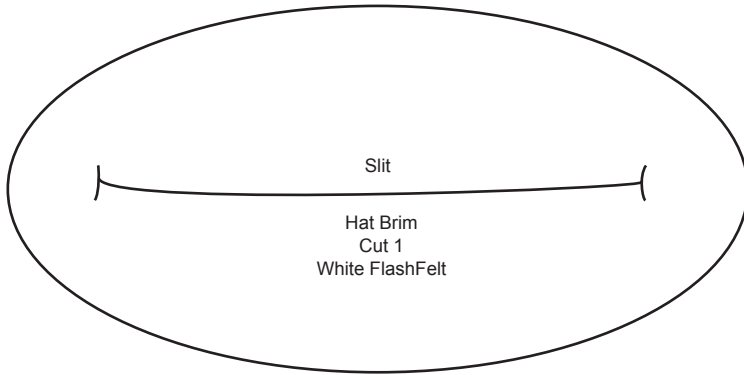

Holly Leaf
Cut 1 each
Kelly Green Rainbow Felt
Emerald Green FlashFelt

Body
Cut 2
Holiday Red FlashFelt

Arm
Cut 4
Holiday Red
FlashFelt

Feet
Cut 2
Black

Nose
Cut 1
Antique White

Face
Cut 1
Antique White

Mitten
Cut 4
Emerald Green
FlashFelt

Slit
Hat Brim
Cut 1
White FlashFelt

Buckle
Cut 1 Yellow

Hat
Cut 2
Red FlashFelt

Beard
Cut 1
White